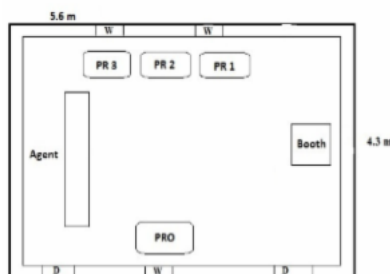

Cad View

Key MAP View

Basic Minimum Facility	Water	Ramp	Plug Point	Toilet	Health Care
	✓		✓	✓	✓