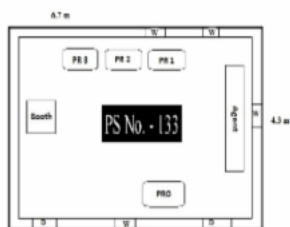

Cad View

Key MAP View

CAD Drawing