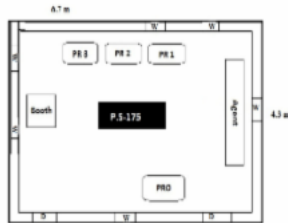

Cad View

Key MAP View

CAD Drawing

Basic Minimum Facility	Water	Ramp	Flag Post	Toilet	Health Care
	✓	✓	✓	✓	✓

D-100, W-View