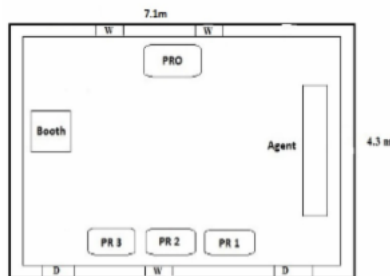

Cad View

Key MAP View

Basic Minimum Facility	Water	Ramp	Plug Point	Toilet	Health Care
	✓		✓	✓	✓