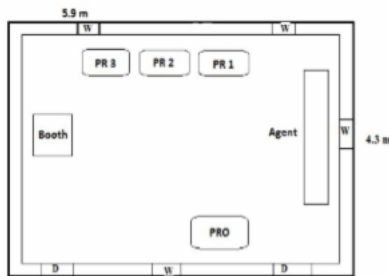

Cad View

Key MAP View

Basic Minimum Facility	Water	Ramp	Plug Point	Toilet	Health Care
	✓	✓	✓	✓	✓