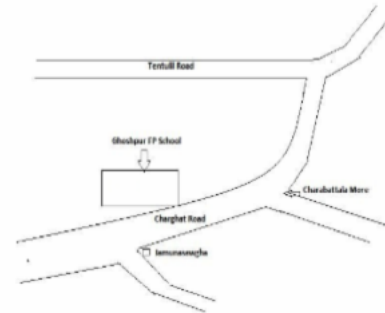

Cad View

Key MAP View

Basic Minimum Facility	Water	Ramp	Plug Point	Toilet	Health Care
	✓	✓	✓	✓	✓