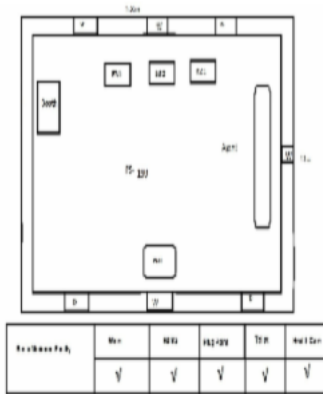

Nazri Naksha

S25A099P200

Google Map View

Polling Station Building Front View

Polling Station Front View

Cad View

Key MAP View