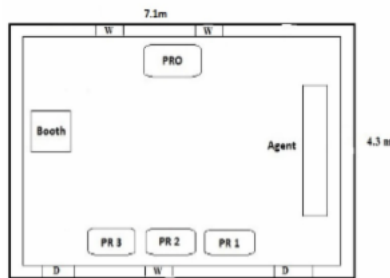

Cad View

Key MAP View

Basic Minimum Facility	Water	Ramp	Plug Point	Toilet	Health Care
	✓		✓	✓	✓