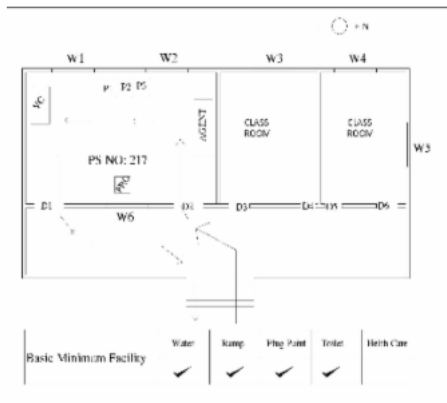

Nazri Naksha

Google Map View

Polling Station Building Front View

Polling Station Front View

Cad View

Key MAP View