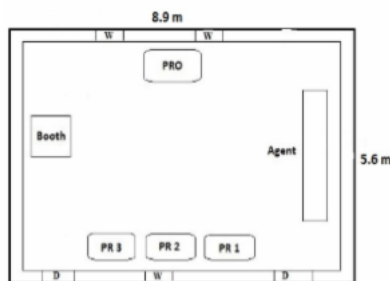

Cad View

Key MAP View

Basic Minimum Facility	Water	Ramp	Plug Point	Toilet	Health Care
	✓	✓	✓	✓	✓