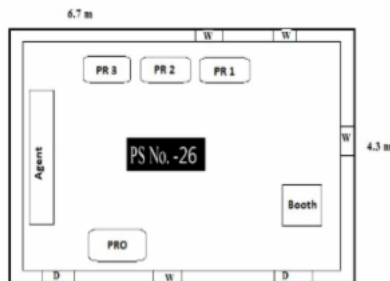

Cad View

Key MAP View

Basic Minimum Facility	Water	Ramp	Plug Point	Toilet	Health Care
	✓		✓	✓	✓