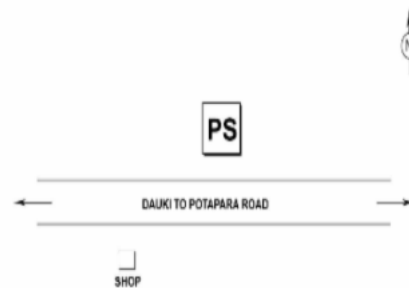

A. LAND MARK
B. ROAS NAMES
C. TRAFFIC FLOW

PS POLLING STATION