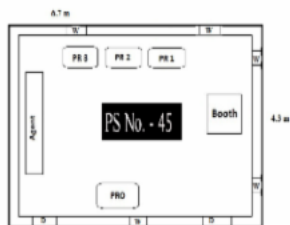

Cad View

Key MAP View

CAD Drawing

Basic Minimum Facility	Water	Ramp	Flag Post	Toilet	Health Care
	✓	✓	✓	✓	✓

D-Doc. No. - 1/2024