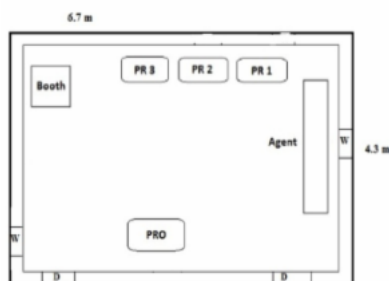

Cad View

Key MAP View

Basic Minimum Facility	Water	Ramp	Plug Point	Toilet	Health Care
	✓	✓	✓	✓	✓

Basic Minimum Facility	Water	Ramp	Plug Point	Toilet	Health Care
	✓	✓	✓	✓	✓