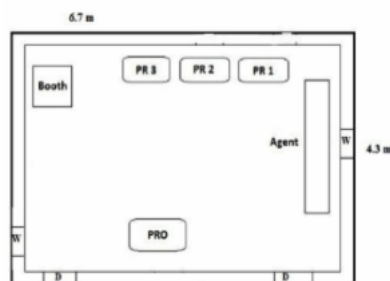

Cad View

Key MAP View

Basic Minimum Facility	Water	Ramp	Plug Point	Toilet	Health Care
	✓	✓	✓	✓	✓

Basic Minimum Facility	Water	Ramp	Plug Point	Toilet	Health Care
	✓	✓	✓	✓	✓