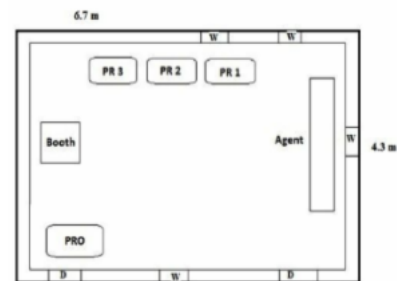

Cad View

Key MAP View

Basic Minimum Facility	Water	Ramp	Plug Point	Toilet	Health Care
	✓	✓	✓	✓	✓

Basic Minimum Facility	Water	Ramp	Plug Point	Toilet	Health Care
	✓	✓	✓	✓	✓