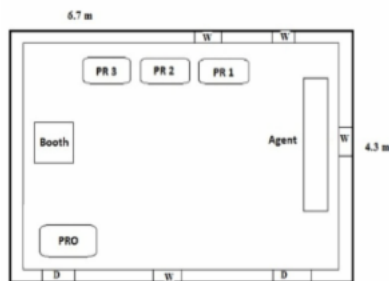

Cad View

Key MAP View

Basic Minimum Facility	Water	Ramp	Plug Point	Toilet	Health Care
	✓	✓	✓	✓	✓

Basic Minimum Facility	Water	Ramp	Plug Point	Toilet	Health Care
	✓	✓	✓	✓	✓