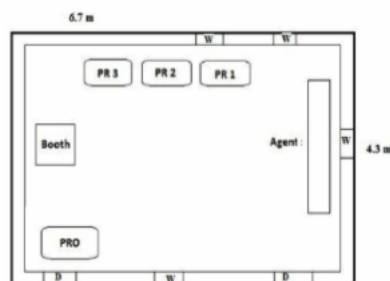

Cad View

Key MAP View

Basic Minimum Facility	Water	Ramp	Plug Point	Toilet	Health Care
	✓	✓	✓	✓	✓

Basic Minimum Facility	Water	Ramp	Plug Point	Toilet	Health Care
	✓	✓	✓	✓	✓