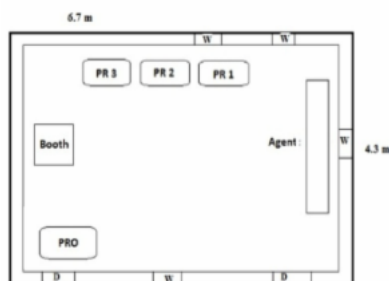

Cad View

Key MAP View

Basic Minimum Facility	Water	Ramp	Plug Point	Toilet	Health Care
	✓	✓	✓	✓	✓

Basic Minimum Facility	Water	Ramp	Plug Point	Toilet	Health Care
	✓	✓	✓	✓	✓