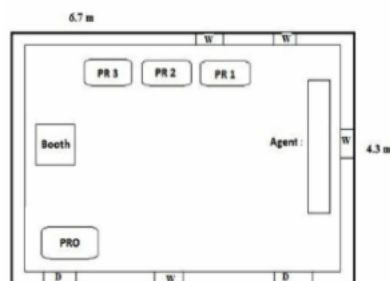

Basic Minimum Facility	Water	Ramp	Plug Point	Toilet	Health Care
	✓	✓	✓	✓	✓