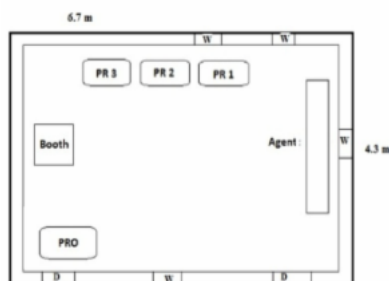

Cad View

Key MAP View

Basic Minimum Facility	Water	Ramp	Plug Point	Toilet	Health Care
	✓	✓	✓	✓	✓