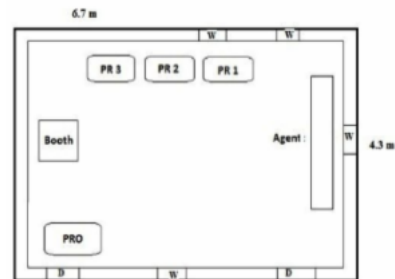

Cad View

Key MAP View

Basic Minimum Facility	Water	Ramp	Plug Point	Toilet	Health Care
	✓	✓	✓	✓	✓

Basic Minimum Facility	Water	Ramp	Plug Point	Toilet	Health Care
	✓	✓	✓	✓	✓