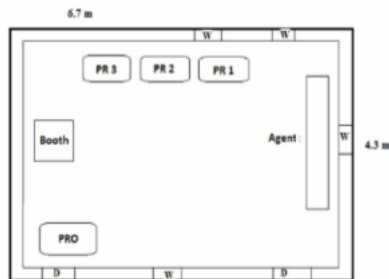

Cad View

Key MAP View

Basic Minimum Facility	Water	Ramp	Plug Point	Toilet	Health Care
	✓	✓	✓	✓	✓

Basic Minimum Facility	Water	Ramp	Plug Point	Toilet	Health Care
	✓	✓	✓	✓	✓