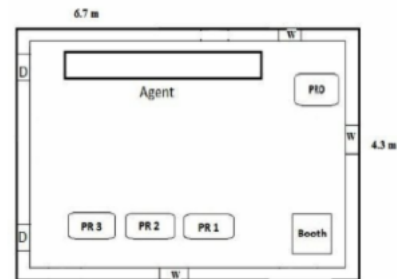

Cad View

Key MAP View

Basic Minimum Facility	Water	Ramp	Plug Point	Toilet	Health Care
	✓	✓	✓	✓	✓

Basic Minimum Facility	Water	Ramp	Plug Point	Toilet	Health Care
	✓	✓	✓	✓	✓