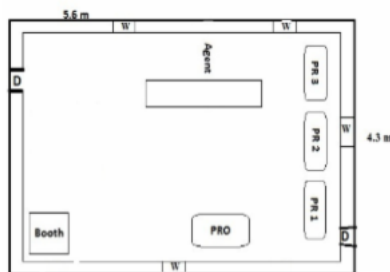

Cad View

Key MAP View

Basic Minimum Facility	Water	Ramp	Plug Point	Toilet	Health Care
	✓	✓	✓	✓	✓