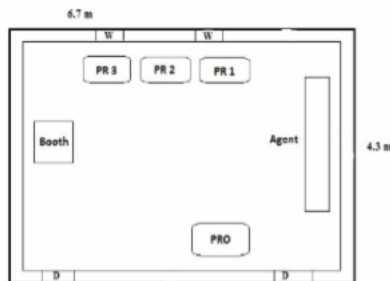

Cad View

Key MAP View

Basic Minimum Facility	Water	Ramp	Plug Point	Toilet	Health Care
	✓	✓	✓	✓	✓