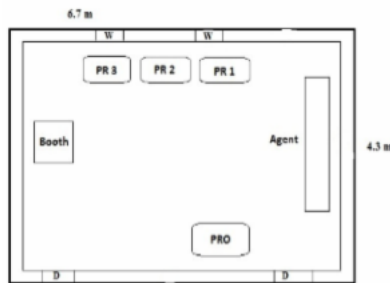

Cad View

Key MAP View

Basic Minimum Facility	Water	Ramp	Plug Point	Toilet	Health Care
	✓	✓	✓	✓	✓