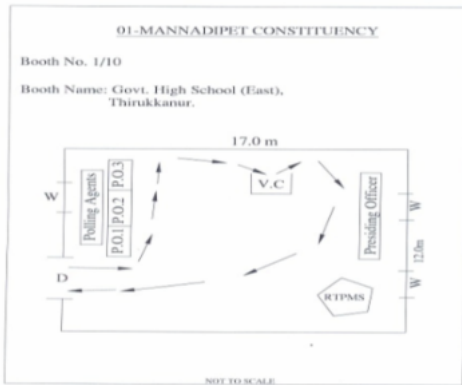

Nazri Naksha

Google Map View

Polling Station Building Front View

Polling Station Front View

Cad View

Key MAP View