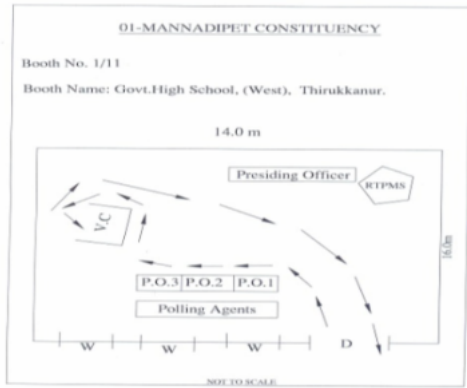

Nazri Naksha

Google Map View

Polling Station Building Front View

Polling Station Front View

Cad View

Key MAP View