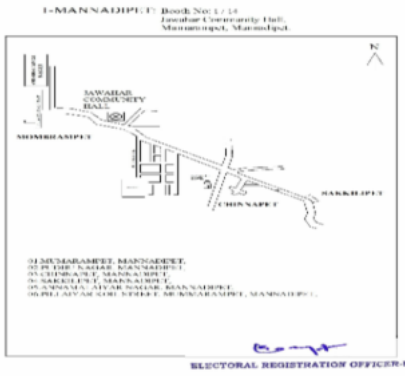

Nazri Naksha

Google Map View