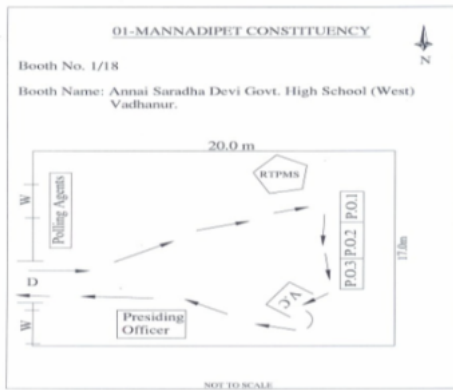

Nazri Naksha

Google Map View

Polling Station Building Front View

Polling Station Front View

Cad View

Key MAP View