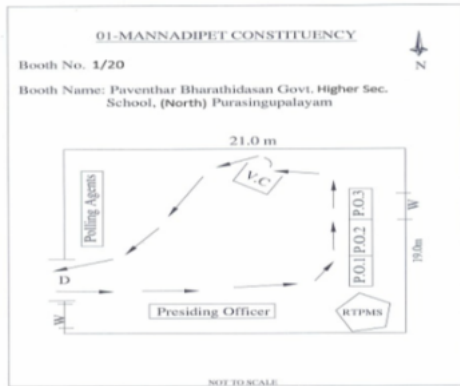

Nazri Naksha

Google Map View

Polling Station Building Front View

Polling Station Front View

Cad View

Key MAP View