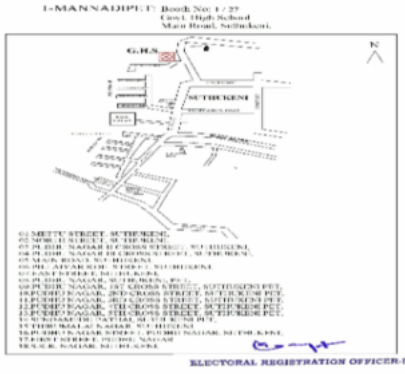

Nazri Naksha

Google Map View