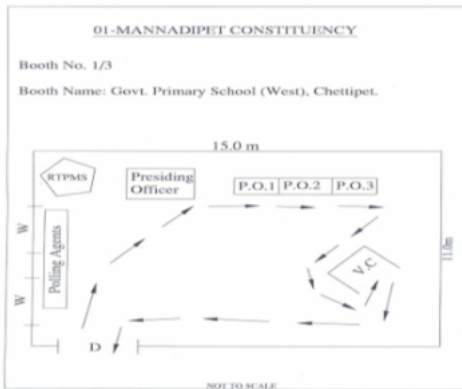

Nazri Naksha

Google Map View

Polling Station Building Front View

Polling Station Front View

Cad View

Key MAP View