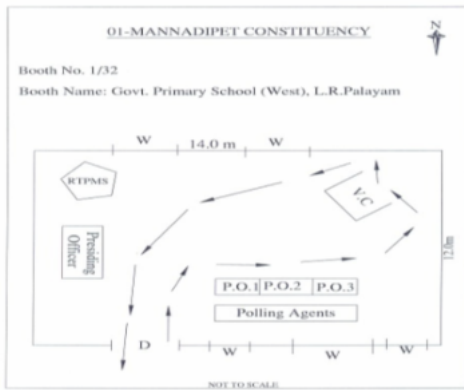

Nazri Naksha

Google Map View

Polling Station Building Front View

Polling Station Front View

Cad View

Key MAP View