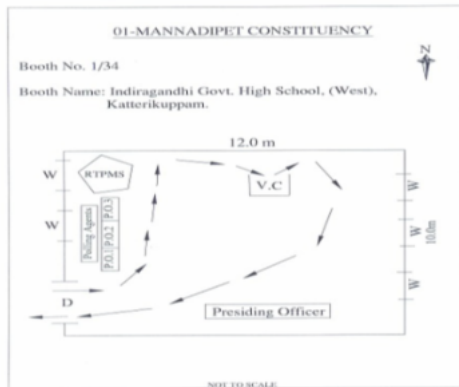

Nazri Naksha

Google Map View

Polling Station Building Front View

Polling Station Front View

Cad View

Key MAP View