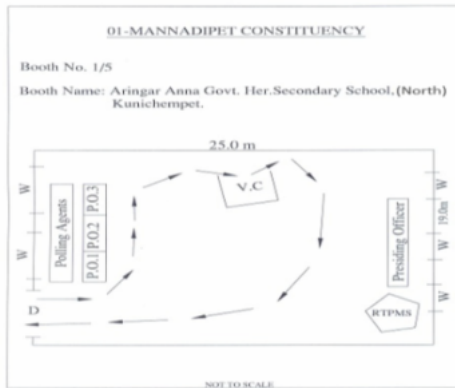

Nazri Naksha

Google Map View

Polling Station Building Front View

Polling Station Front View

Cad View

Key MAP View