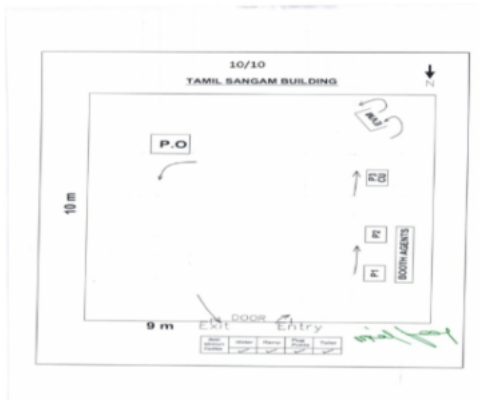

Nazri Naksha

Google Map View

Polling Station Building Front View

Polling Station Front View

Cad View

Key MAP View