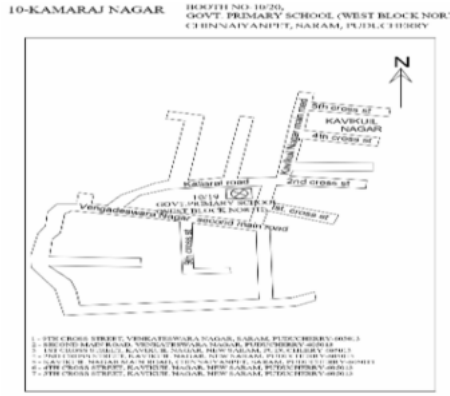

Nazri Naksha

Google Map View