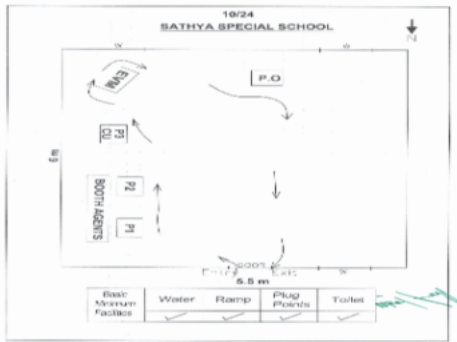

Nazri Naksha

Google Map View

Polling Station Building Front View

Polling Station Front View

Cad View

Key MAP View