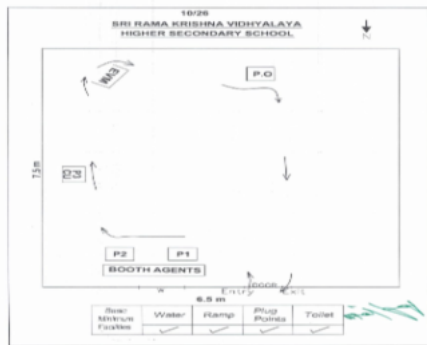

Nazri Naksha

Google Map View

Polling Station Building Front View

Polling Station Front View

Cad View

Key MAP View