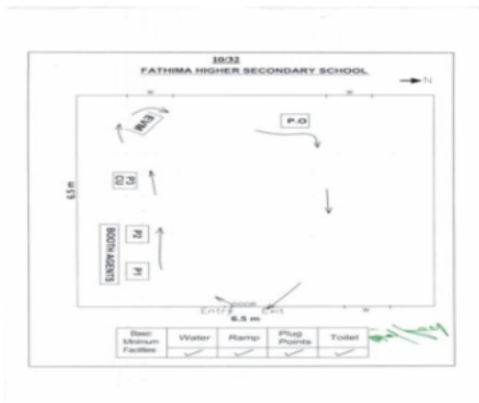

Nazri Naksha

Google Map View

Polling Station Building Front View

Polling Station Front View

Cad View

Key MAP View