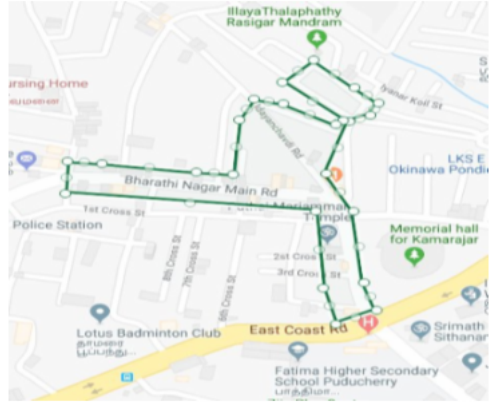

Nazri Naksha

Google Map View