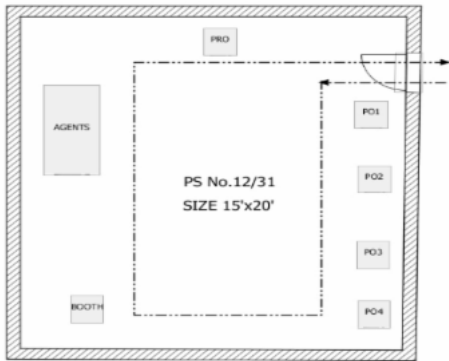

Nazri Naksha

Google Map View

Polling Station Building Front View

Polling Station Front View

Cad View

Key MAP View