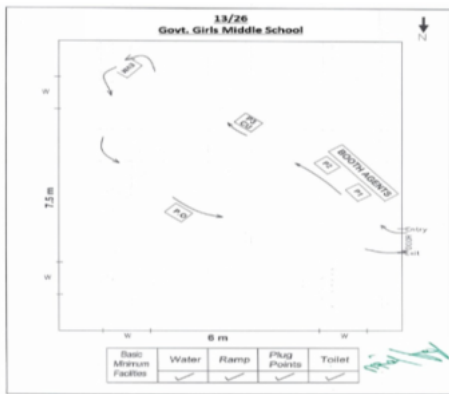

Nazri Naksha

Google Map View

Polling Station Building Front View

Polling Station Front View

Cad View

Key MAP View