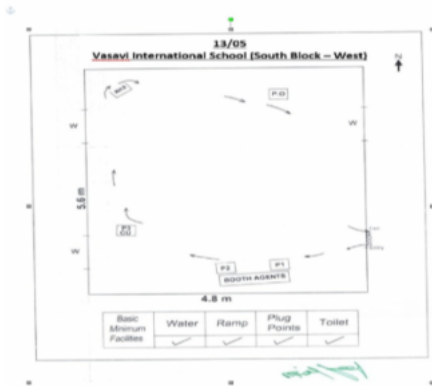

Nazri Naksha

Google Map View

Polling Station Building Front View

Polling Station Front View

Cad View

Key MAP View