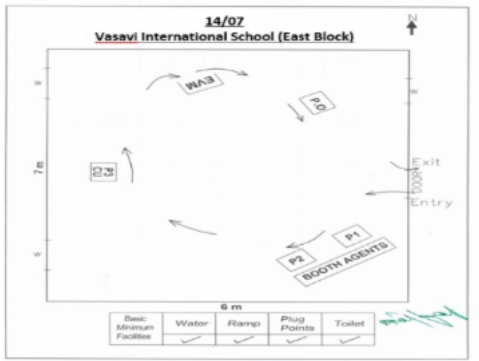

Nazri Naksha

Google Map View

Polling Station Building Front View

Polling Station Front View

Cad View

Key MAP View