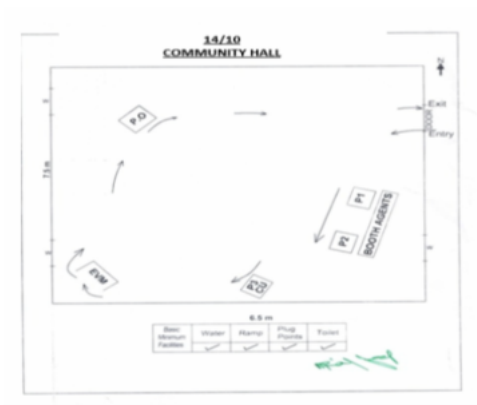

Nazri Naksha

Google Map View

Polling Station Building Front View

Polling Station Front View

Cad View

Key MAP View