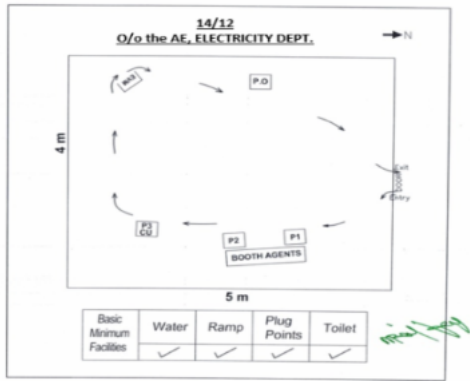

Nazri Naksha

Google Map View

Polling Station Building Front View

Polling Station Front View

Cad View

Key MAP View