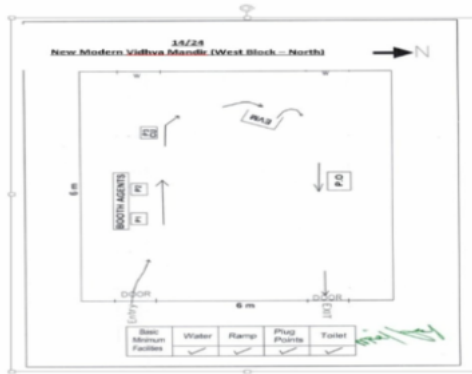

Nazri Naksha

Google Map View

Polling Station Building Front View

Polling Station Front View

Cad View

Key MAP View