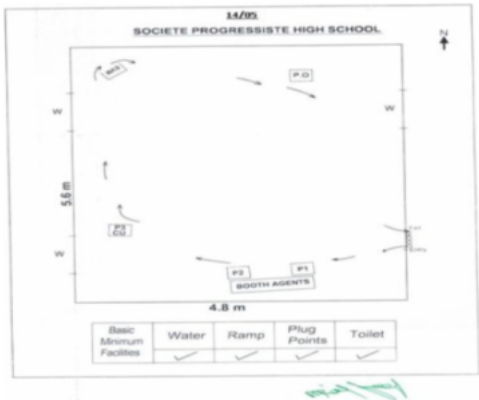

Nazri Naksha

Google Map View

Polling Station Building Front View

Polling Station Front View

Cad View

Key MAP View