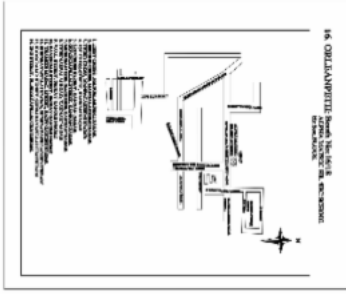

Nazri Naksha

Google Map View