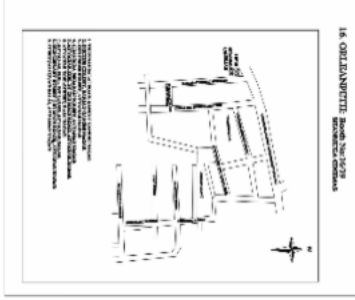

Nazri Naksha

Google Map View