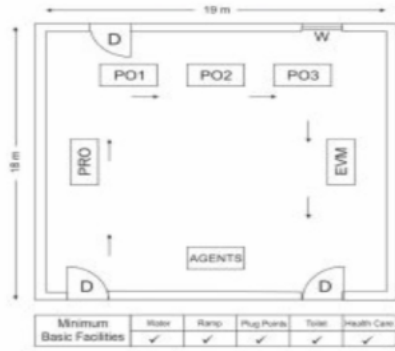

Nazri Naksha

Google Map View

Polling Station Building Front View

Polling Station Front View

Cad View

Key MAP View