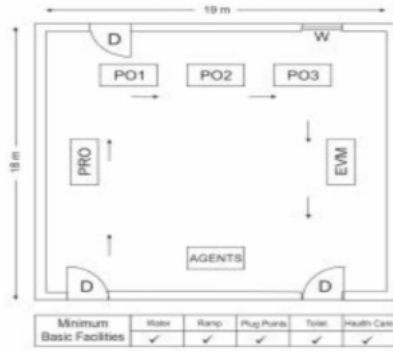

Nazri Naksha

Google Map View

Polling Station Building Front View

Polling Station Front View

Cad View

Key MAP View