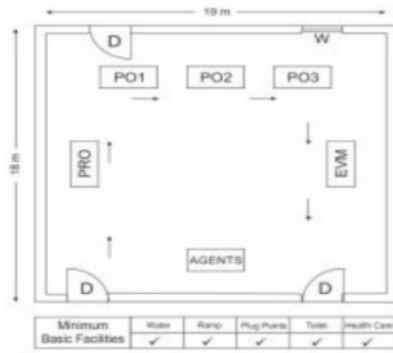

Nazri Naksha

Google Map View

Polling Station Building Front View

Polling Station Front View

Cad View

Key MAP View